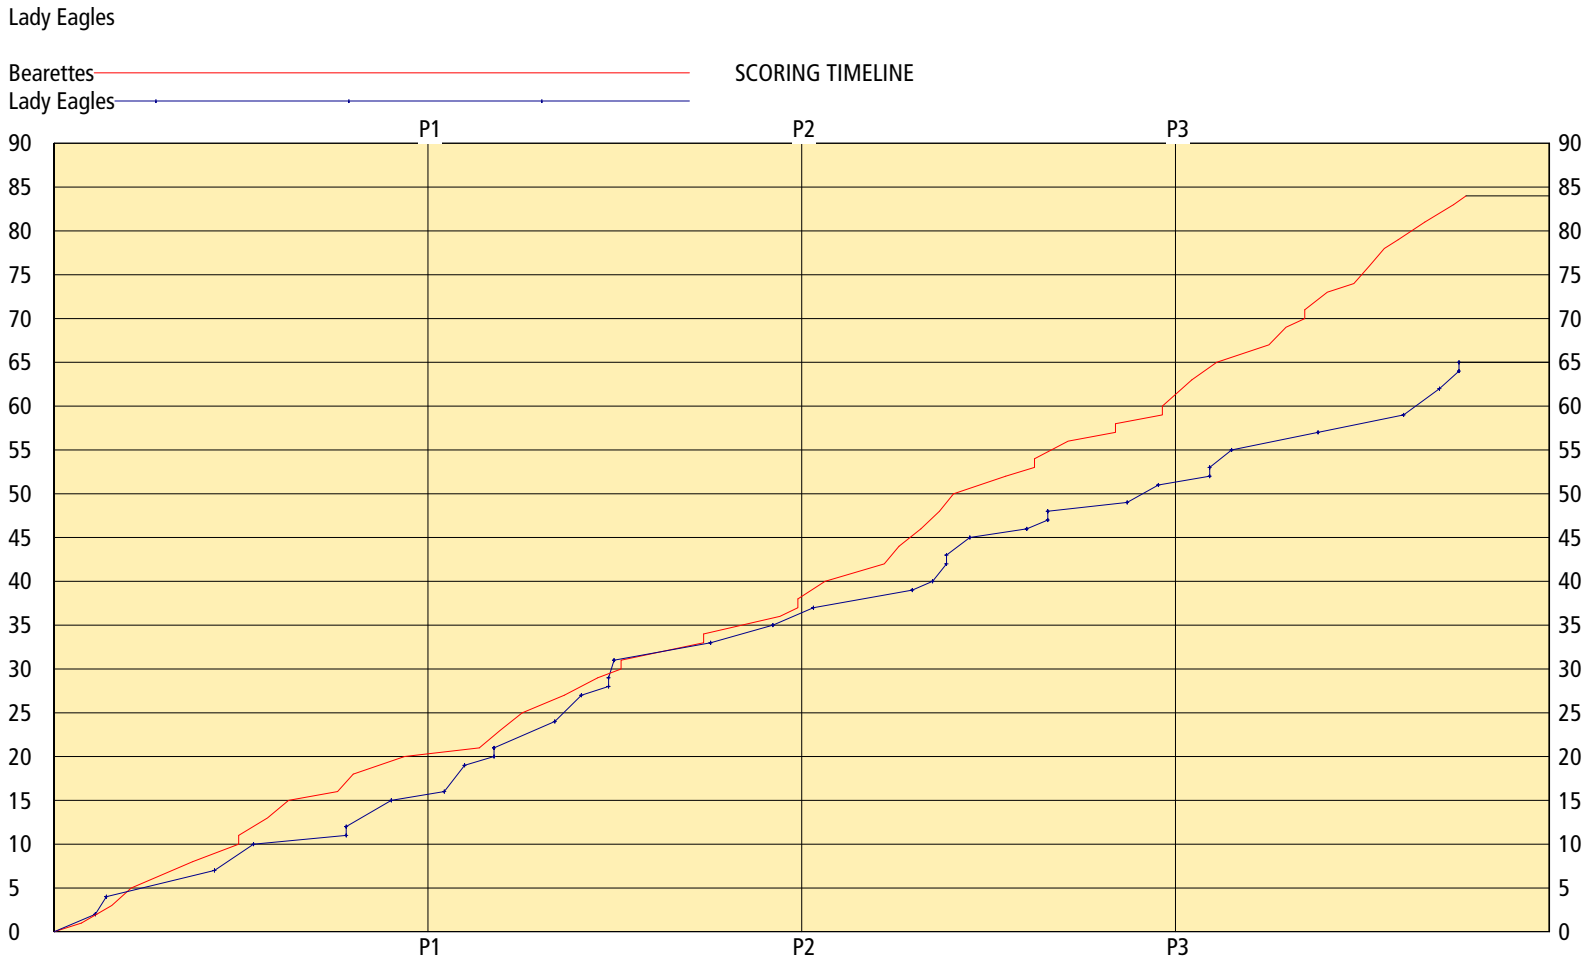

2008 Houchens Industries/KHSAA Girls' Sweet 16 - Scoring Timeline Report
Butler Bearettes vs. Ohio County Lady Eagles
DATE: 03/14/2008 TIME: 1:30 pm CST SITE: Diddle Arena-Bowling Green, KY

Largest Lead BUTL 79 OHIO 57 (22 pts) Lead Changes 6 Number of Ties 4