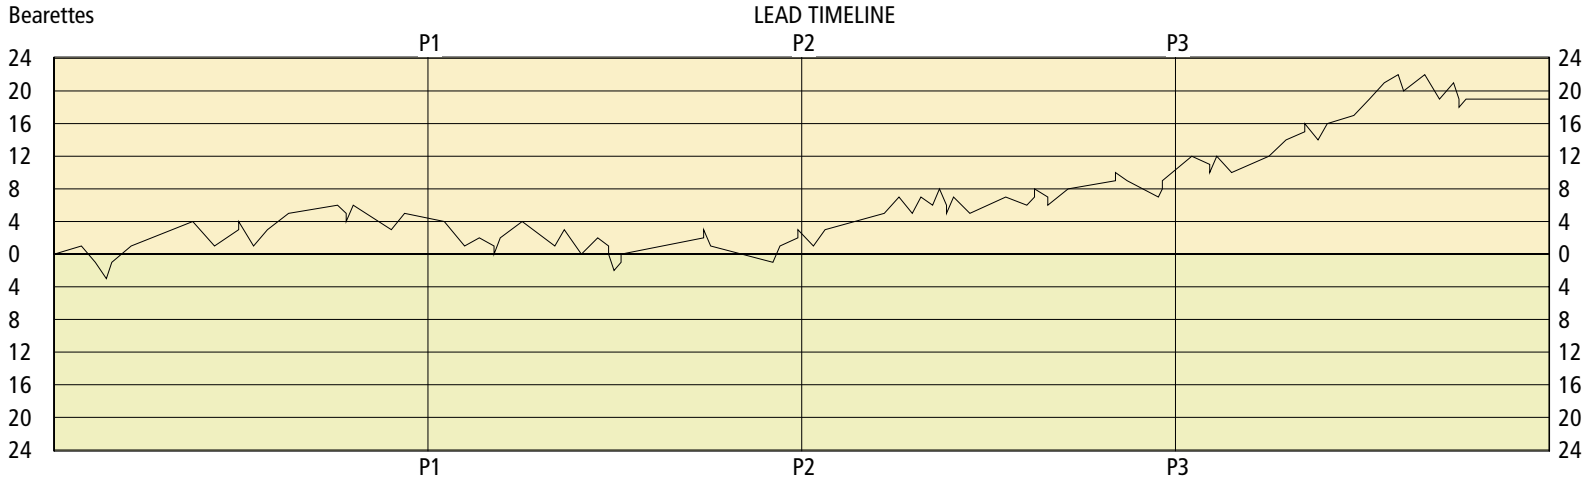

2008 Houchens Industries/KHSAA Girls' Sweet 16 - Scoring Timeline Report
Butler Bearettes vs. Ohio County Lady Eagles
DATE: 03/14/2008 TIME: 1:30 pm CST SITE: Diddle Arena-Bowling Green, KY

Largest Lead BUTL 79 OHIO 57 (22 pts) Lead Changes 6 Number of Ties 4